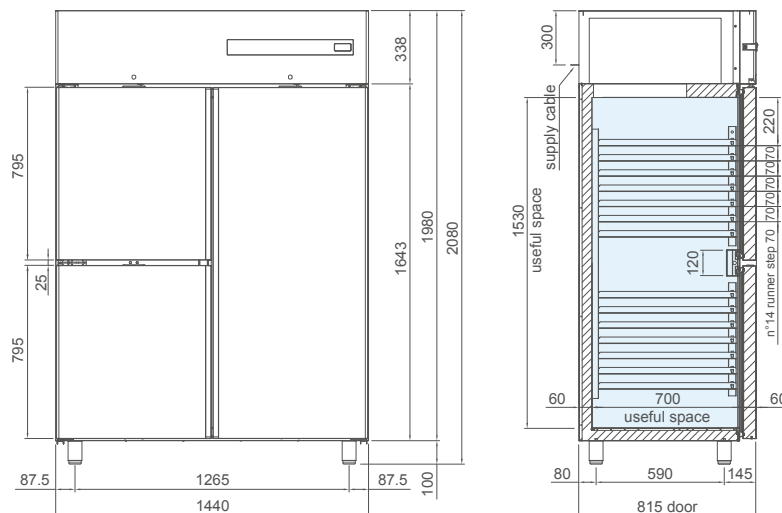

mod. CAB1400TN3P | cod. 06220020

EN TECHNICAL SPECIFICATIONS

Available temperature	Dimensions W x D x H (mm)	Packaging dimensions W x D x H (mm)	Refrigerant gas	Net volum (L)	Climate class	Energy class	Power consumption (W)	Supply voltage	Annual consumption (kWh/year)
0 / +10	1440x815x2080	1460x860x2240	R290	1180	5	D	580	220-240 V 50 Hz	602

EN TECHNICAL AND FUNCTIONAL FEATURES

- Refrigerated cabinet equipped with a monobloc unit that is tropicalized and easily removable from the body, with forced ventilated refrigeration with R290 gas
- Structure entirely in steel. Interior, walls and door in AISI 304 stainless steel
- Tested with external working environment temperatures up to 43 °C, efficiency equivalent to energy class 5
- 60 mm insulation of high pressure injected HFO polyurethane with a density of 42 kg/m3
- Temperature detection by means of a thermistor sensor (NTC probe)
- Operation control through a digital “touch” panel
- Automatic defrosting with compressor cut off in the 0/+10° C version
- Automatic defrosting with electric resistance in the -2/+10° C version
- Automatic evaporation of condensate water by means of a heat exchanger in AISI 316L stainless steel
- Reversible opening doors with automatic closing and a fixed opening position of 100°
- Hinges with automatic closing system
- Easily removable magnetic gaskets
- U-shaped guides and adjustable and extractable racks for grids
- Rounded internal corners for quick and easy cleaning
- Evaporator painted for cataphoresis with high corrosion resistance
- 7 GN 2/1 polyethylene grids as standard
- Height-adjustable stainless steel feet
- Lock with key and light placed under the control panel