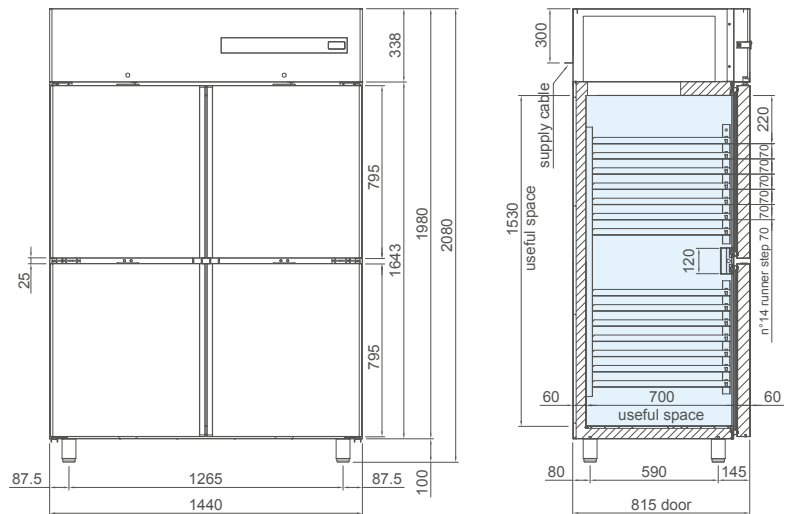

mod. CAB1400TN4P | cod. 06220040

EN TECHNICAL SPECIFICATIONS

Available temperature	Dimensions W x D x H (mm)	Packaging dimensions W x D x H (mm)	Refrigerant gas	Net volum (L)	Climate class	Energy class	Power consumption (W)	Supply voltage	Annual consumption (kWh/year)
0 / +10	1440x815x2080	1460x860x2240	R290	1180	5	D	580	220-240 V 50 Hz	602

V-2+10CAB - cod. 06290410: -2/+10 °C working temperatur version

OPTIONAL

- Stainless steel couple of “L” and “U” runners
- Stainless steel grid GN 2/1
- Polyethylene tray GN 1/1
- Stainless steel grid 400 x 600 mm
- Couple “L” runners for grid 400 x 600 mm
- Kit with ducting
- Bottle rack
- Led light
- Upper hook rack for meat
- Set of 4 castors