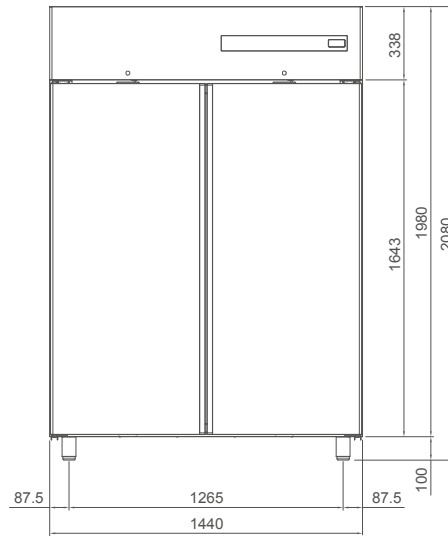

mod. CAB1400TN | cod. 06220000

EN TECHNICAL SPECIFICATIONS

Available temperature	Dimensions W x D x H (mm)	Packaging dimensions W x D x H (mm)	Refrigerant gas	Net volum (L)	Climate class	Energy class	Power consumption (W)	Supply voltage	Annual consumption (kWh/year)
0 / +10	1440x815x2080	1460x860x2240	R290	1180	5	A	580	220-240 V 50 Hz	602

EN TECHNICAL AND FUNCTIONAL FEATURES

- Refrigerated cabinet equipped with a monobloc unit that is tropicalized and easily removable from the body, with forced ventilated refrigeration with R290 gas
- Structure entirely in steel. Interior, walls and door in AISI 304 stainless steel
- Tested with external working environment temperatures up to 43 °C, efficiency equivalent to energy class 5
- 60 mm insulation of high pressure injected HFO polyurethane with a density of 42 kg/m³
- Temperature detection by means of a thermistor sensor (NTC probe)
- Operation control through a digital “touch” panel
- Automatic defrosting with compressor cut off in the 0/+10° C version
- Automatic defrosting with electric resistance in the -2/+10° C version
- Automatic evaporation of condensate water by means of a heat exchanger in AISI 316L stainless steel
- Reversible opening doors with automatic closing and a fixed opening position of 100°
- Hinges with automatic closing system
- Easily removable magnetic gaskets
- U-shaped guides and adjustable and extractable racks for grids
- Rounded internal corners for quick and easy cleaning
- Evaporator painted for cataphoresis with high corrosion resistance
- 6 GN 2/1 polyethylene grids as standard
- Height-adjustable stainless steel feet
- Lock with key and light placed under the control panel