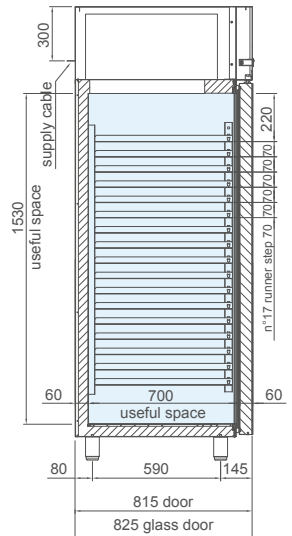

mod. CAB1400TN | cod. 06220000

EN TECHNICAL SPECIFICATIONS

Available temperature	Dimensions W x D x H (mm)	Packaging dimensions W x D x H (mm)	Refrigerant gas	Net volum (L)	Climate class	Energy class	Power consumption (W)	Supply voltage	Annual consumption (kWh/year)
0 / +10	1440x815x2080	1460x860x2240	R290	1180	5	A	580	220-240 V 50 Hz	602

EN TECHNICAL AND FUNCTIONAL FEATURES

- Refrigerated cabinet equipped with a monobloc unit that is tropicalized and easily removable from the body, with forced ventilated refrigeration with R290 gas
- Structure entirely in steel. Interior, walls and door in AISI 304 stainless steel
- Tested with external working environment temperatures up to 43 °C, efficiency equivalent to energy class 5
- 60 mm insulation of high pressure injected HFO polyurethane with a density of 42 kg/m³
- Temperature detection by means of a thermistor sensor (NTC probe)
- Operation control through a digital “touch” panel
- Automatic defrosting with compressor cut off in the 0/+10° C version
- Automatic defrosting with electric resistance in the -2/+10° C version
- Automatic evaporation of condensate water by means of a heat exchanger in AISI 316L stainless steel
- Reversible opening doors with automatic closing and a fixed opening position of 100°
- Hinges with automatic closing system
- Easily removable magnetic gaskets
- U-shaped guides and adjustable and extractable racks for grids
- Rounded internal corners for quick and easy cleaning
- Evaporator painted for cataphoresis with high corrosion resistance
- 6 GN 2/1 polyethylene grids as standard
- Height-adjustable stainless steel feet
- Lock with key and light placed under the control panel